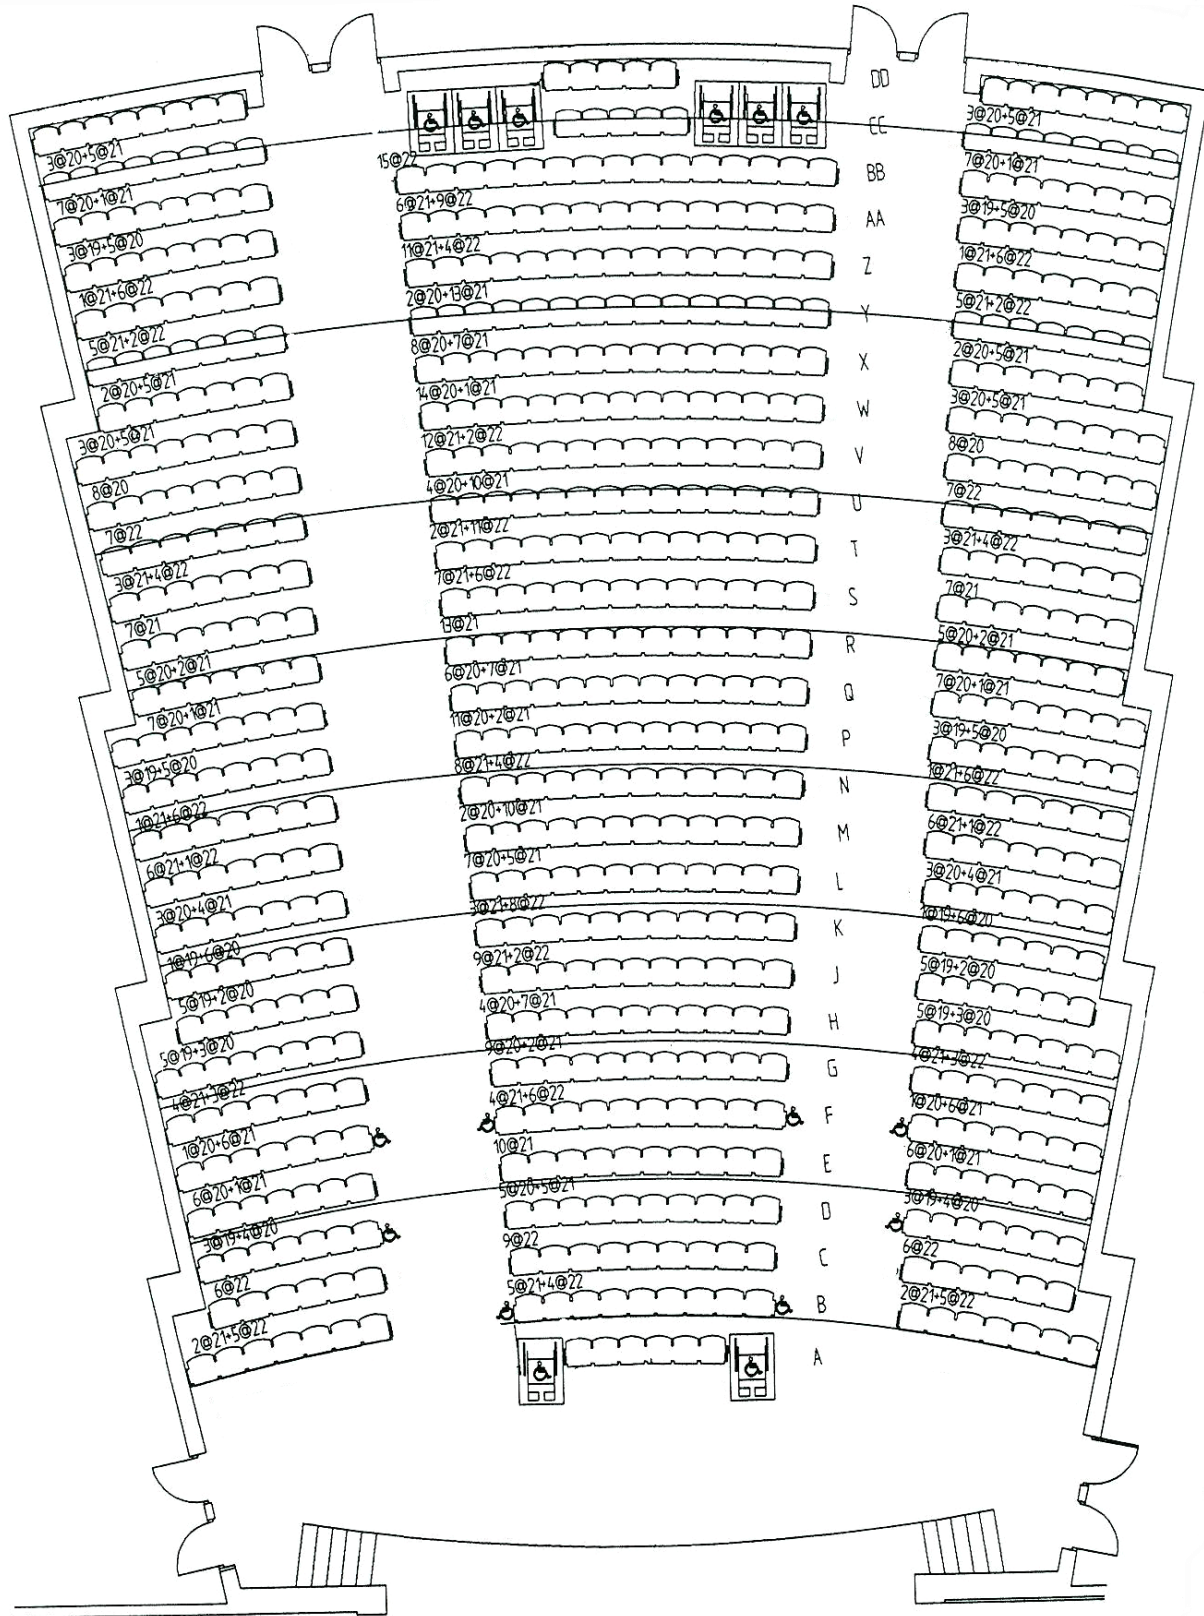

**PUEBLO HIGH SCHOOL
ELBERT D. BROOKS AUDITORIUM**

Seating Capacity: 726

STAGE